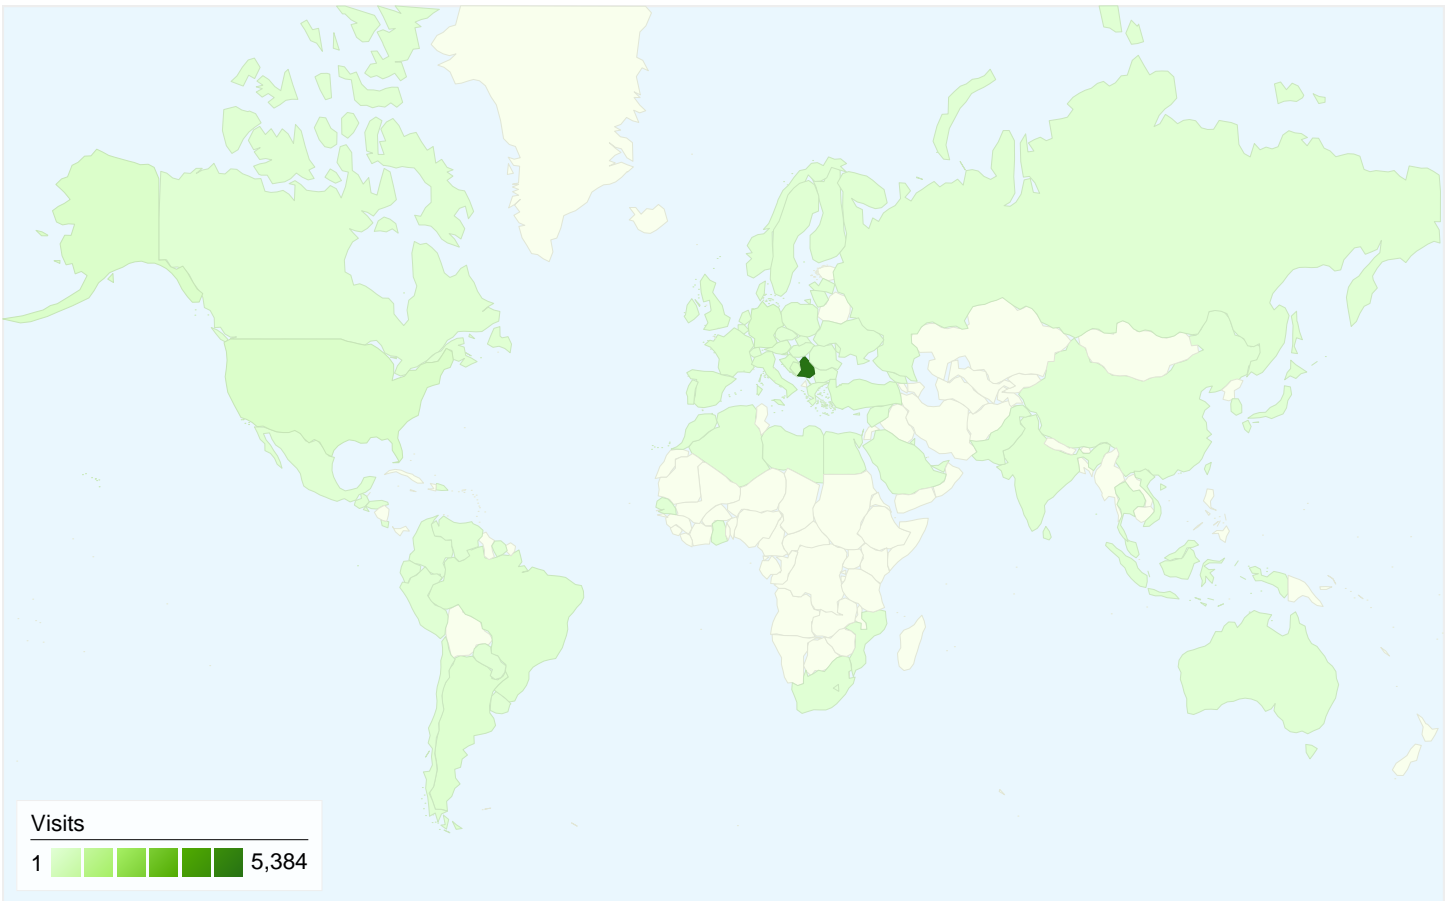

Visitors
5,731

Map Overlay world

Traffic Sources Overview

- **Search Engines**
4,058 (56.36%)
- **Direct Traffic**
2,809 (39.01%)
- **Referring Sites**
332 (4.61%)
- **Other**
1 (0.01%)

Content Overview

Pages	Pageviews	% Pageviews
/search.php	4,772	11.20%
/logos_a.php	1,524	3.58%
/logos_b.php	1,028	2.41%
/logos_s.php	911	2.14%
/logos_m.php	824	1.93%

5,731 people visited this site

7,200 Visits

5,731 Absolute Unique Visitors

42,623 Pageviews

5.92 Average Pageviews

00:02:28 Time on Site

48.83% Bounce Rate

74.51% New Visits

All traffic sources sent a total of 7,200 visits

-  39.01% Direct Traffic
-  4.61% Referring Sites
-  56.36% Search Engines

Top Traffic Sources

Sources	Visits	% visits	Keywords	Visits	% visits
google (organic)	3,939	54.71%	cipiripi	112	2.76%
(direct) ((none))	2,809	39.01%	logo	87	2.14%
pogodak.co.yu (referral)	199	2.76%	fashion company	84	2.07%
yahoo (organic)	90	1.25%	lav pivo	77	1.90%
dizajnzona.com (referral)	34	0.47%	medicinski fakultet novi sad	68	1.68%

7,200 visits came from 84 countries/territories

Site Usage

Visits	Pages/Visit	Avg. Time on Site	% New Visits	Bounce Rate	
7,200 % of Site Total: 100.00%	5.92 Site Avg: 5.92 (0.00%)	00:02:28 Site Avg: 00:02:28 (0.00%)	74.51% Site Avg: 74.37% (0.19%)	48.83% Site Avg: 48.83% (0.00%)	
Country/Territory	Visits	Pages/Visit	Avg. Time on Site	% New Visits	Bounce Rate
Serbia and Montenegro	5,384	5.83	00:02:36	69.76%	46.71%
Bosnia and Herzegovina	163	6.79	00:02:33	86.50%	53.37%
United States	163	3.40	00:00:46	93.25%	75.46%
Germany	138	4.53	00:01:33	92.75%	63.77%
Croatia	101	3.71	00:01:12	94.06%	61.39%
Italy	87	5.75	00:02:11	82.76%	44.83%
Argentina	77	8.30	00:02:21	90.91%	40.26%
Brazil	77	6.75	00:02:15	92.21%	24.68%
Turkey	74	6.72	00:02:12	79.73%	28.38%
Slovenia	74	2.54	00:00:37	91.89%	72.97%