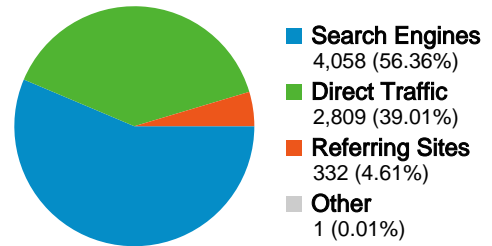

Top Traffic Sources

Sources	Visits	% visits	Keywords	Visits	% visits
google (organic)	3,939	54.71%	cipiripi	112	2.76%
(direct) ((none))	2,809	39.01%	logo	87	2.14%
pogodak.co.yu (referral)	199	2.76%	fashion company	84	2.07%
yahoo (organic)	90	1.25%	lav pivo	77	1.90%
dizajnzona.com (referral)	34	0.47%	medicinski fakultet novi sad	68	1.68%