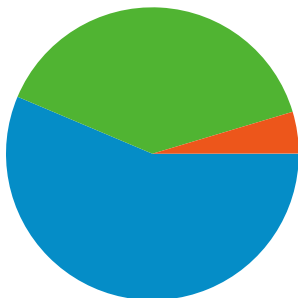

Traffic Sources Overview

- **Search Engines**
  4,058 (56.36%)
- **Direct Traffic**
  2,809 (39.01%)
- **Referring Sites**
  332 (4.61%)
- **Other**
  1 (0.01%)

Content Overview

Pages	Pageviews	% Pageviews
/search.php	4,772	11.20%
/logos_a.php	1,524	3.58%
/logos_b.php	1,028	2.41%
/logos_s.php	911	2.14%
/logos_m.php	824	1.93%