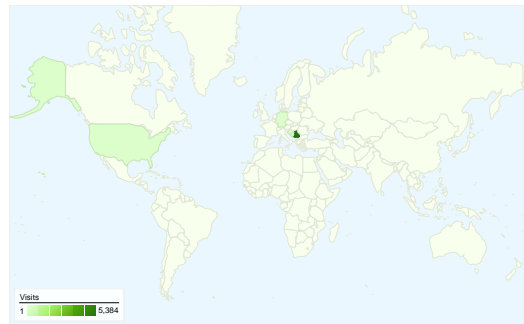

Visitors
5,731

Map Overlay world

Traffic Sources Overview

- **Search Engines**
4,058 (56.36%)
- **Direct Traffic**
2,809 (39.01%)
- **Referring Sites**
332 (4.61%)
- **Other**
1 (0.01%)

Content Overview

Pages	Pageviews	% Pageviews
/search.php	4,772	11.20%
/logos_a.php	1,524	3.58%
/logos_b.php	1,028	2.41%
/logos_s.php	911	2.14%
/logos_m.php	824	1.93%

5,731 people visited this site

7,200 Visits

5,731 Absolute Unique Visitors

42,623 Pageviews

5.92 Average Pageviews

00:02:28 Time on Site

48.83% Bounce Rate

74.51% New Visits

All traffic sources sent a total of 7,200 visits

-  39.01% Direct Traffic
-  4.61% Referring Sites
-  56.36% Search Engines

Top Traffic Sources

Sources	Visits	% visits	Keywords	Visits	% visits
google (organic)	3,939	54.71%	cipiripi	112	2.76%
(direct) ((none))	2,809	39.01%	logo	87	2.14%
pogodak.co.yu (referral)	199	2.76%	fashion company	84	2.07%
yahoo (organic)	90	1.25%	lav pivo	77	1.90%
dizajnzona.com (referral)	34	0.47%	medicinski fakultet novi sad	68	1.68%

7,200 visits came from 84 countries/territories

Site Usage

Visits	Pages/Visit	Avg. Time on Site	% New Visits	Bounce Rate	
7,200 % of Site Total: 100.00%	5.92 Site Avg: 5.92 (0.00%)	00:02:28 Site Avg: 00:02:28 (0.00%)	74.51% Site Avg: 74.37% (0.19%)	48.83% Site Avg: 48.83% (0.00%)	
Country/Territory	Visits	Pages/Visit	Avg. Time on Site	% New Visits	Bounce Rate
Serbia and Montenegro	5,384	5.83	00:02:36	69.76%	46.71%
Bosnia and Herzegovina	163	6.79	00:02:33	86.50%	53.37%
United States	163	3.40	00:00:46	93.25%	75.46%
Germany	138	4.53	00:01:33	92.75%	63.77%
Croatia	101	3.71	00:01:12	94.06%	61.39%
Italy	87	5.75	00:02:11	82.76%	44.83%
Argentina	77	8.30	00:02:21	90.91%	40.26%
Brazil	77	6.75	00:02:15	92.21%	24.68%
Turkey	74	6.72	00:02:12	79.73%	28.38%
Slovenia	74	2.54	00:00:37	91.89%	72.97%